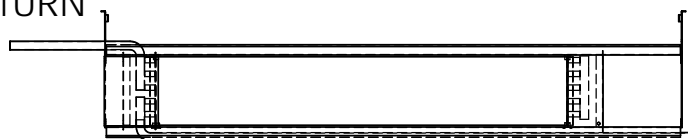

Coil Configurations

STEAM COILS

LEFT HAND SUPPLY AND RETURN

RIGHT HAND SUPPLY AND RETURN

RIGHT HAND SUPPLY
LEFT HAND RETURN

LEFT HAND SUPPLY
RIGHT HAND RETURN

HOT WATER COILS

LEFT HAND SUPPLY AND RETURN

RIGHT HAND SUPPLY AND RETURN

LEFT HAND SUPPLY RIGHT HAND RETURN OR
RIGHT HAND SUPPLY LEFT HAND RETURN

SUPPLY OR RETURN

COIL ONLY 802984
ACCNY_TOPHYDR_WLSRR
ACCNY_TOPHYDR_WRSRLR