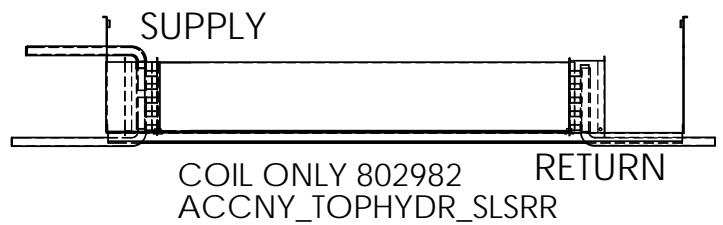

Coil Configurations

STEAM COILS

LEFT HAND SUPPLY AND RETURN

RIGHT HAND SUPPLY AND RETURN

RIGHT HAND SUPPLY
LEFT HAND RETURN

LEFT HAND SUPPLY
RIGHT HAND RETURN

HOT WATER COILS

LEFT HAND SUPPLY AND RETURN

RIGHT HAND SUPPLY AND RETURN

LEFT HAND SUPPLY RIGHT HAND RETURN OR
RIGHT HAND SUPPLY LEFT HAND RETURN

SUPPLY OR RETURN

COIL ONLY 802984
ACCNY_TOPHYDR_WLSRR
ACCNY_TOPHYDR_WRSRLR