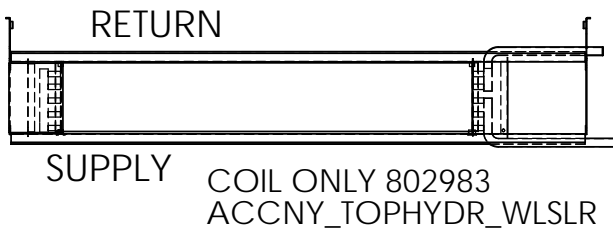

Coil Configurations

STEAM COILS

LEFT HAND SUPPLY AND RETURN

RIGHT HAND SUPPLY AND RETURN

RIGHT HAND SUPPLY
LEFT HAND RETURN

LEFT HAND SUPPLY
RIGHT HAND RETURN

HOT WATER COILS

LEFT HAND SUPPLY AND RETURN

RIGHT HAND SUPPLY AND RETURN

LEFT HAND SUPPLY RIGHT HAND RETURN OR
RIGHT HAND SUPPLY LEFT HAND RETURN

SUPPLY OR RETURN

COIL ONLY 802984
ACCNY_TOPHYDR_WLSRR
ACCNY_TOPHYDR_WRSRLR