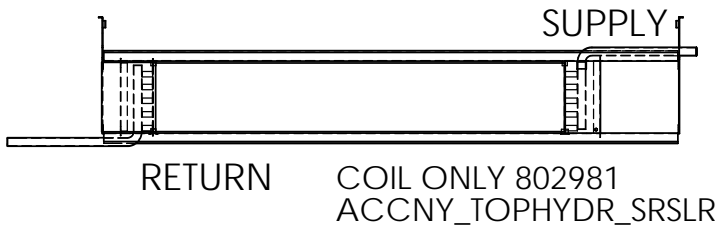

Coil Configurations

STEAM COILS

LEFT HAND SUPPLY AND RETURN

RIGHT HAND SUPPLY AND RETURN

RIGHT HAND SUPPLY
LEFT HAND RETURN

LEFT HAND SUPPLY
RIGHT HAND RETURN

HOT WATER COILS

LEFT HAND SUPPLY AND RETURN

RIGHT HAND SUPPLY AND RETURN

LEFT HAND SUPPLY RIGHT HAND RETURN OR
RIGHT HAND SUPPLY LEFT HAND RETURN

SUPPLY OR RETURN

COIL ONLY 802984
ACCNY_TOPHYDR_WLSRR
ACCNY_TOPHYDR_WRSRLR