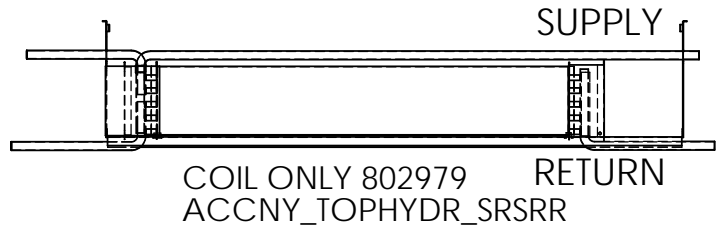

Coil Configurations

STEAM COILS

LEFT HAND SUPPLY AND RETURN

RIGHT HAND SUPPLY AND RETURN

RIGHT HAND SUPPLY
LEFT HAND RETURN

LEFT HAND SUPPLY
RIGHT HAND RETURN

HOT WATER COILS

LEFT HAND SUPPLY AND RETURN

RIGHT HAND SUPPLY AND RETURN

LEFT HAND SUPPLY RIGHT HAND RETURN OR
RIGHT HAND SUPPLY LEFT HAND RETURN

SUPPLY OR RETURN

COIL ONLY 802984
ACCNY_TOPHYDR_WLSRR
ACCNY_TOPHYDR_WRSRLR