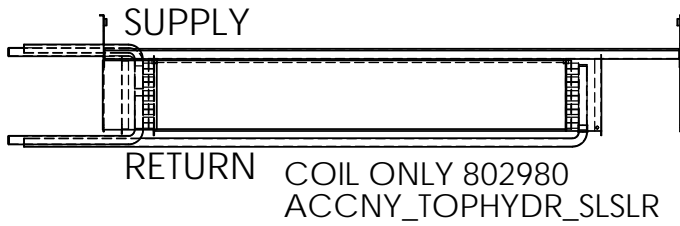

Coil Configurations

STEAM COILS

LEFT HAND SUPPLY AND RETURN

RIGHT HAND SUPPLY AND RETURN

RIGHT HAND SUPPLY
LEFT HAND RETURN

LEFT HAND SUPPLY
RIGHT HAND RETURN

HOT WATER COILS

LEFT HAND SUPPLY AND RETURN

RIGHT HAND SUPPLY AND RETURN

LEFT HAND SUPPLY RIGHT HAND RETURN OR
RIGHT HAND SUPPLY LEFT HAND RETURN

SUPPLY OR RETURN

COIL ONLY 802984
ACCNY_TOPHYDR_WLSRR
ACCNY_TOPHYDR_WRSRLR