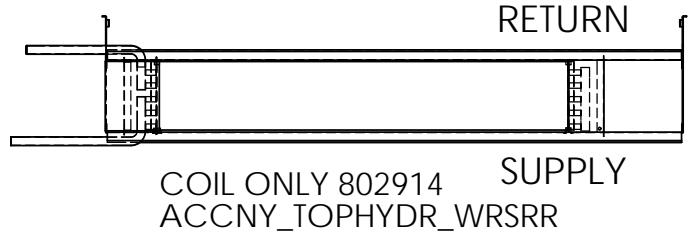

Coil Configurations

STEAM COILS

LEFT HAND SUPPLY AND RETURN

RIGHT HAND SUPPLY AND RETURN

RIGHT HAND SUPPLY
LEFT HAND RETURN

LEFT HAND SUPPLY
RIGHT HAND RETURN

HOT WATER COILS

LEFT HAND SUPPLY AND RETURN

RIGHT HAND SUPPLY AND RETURN

LEFT HAND SUPPLY RIGHT HAND RETURN OR
RIGHT HAND SUPPLY LEFT HAND RETURN

SUPPLY OR RETURN

COIL ONLY 802984
ACCNY_TOPHYDR_WLSRR
ACCNY_TOPHYDR_WRSRLR